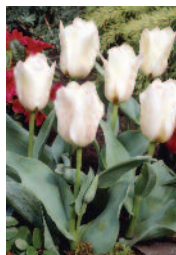

Albion Star