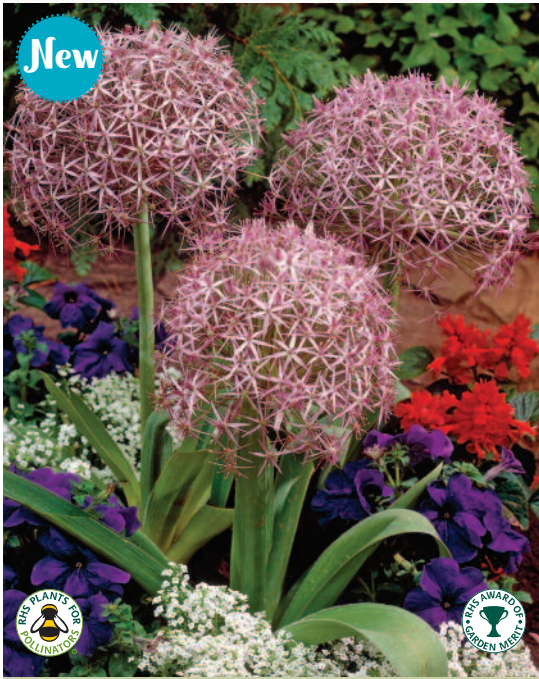

Alliums

New

CHRISTOPHII

Huge statement! 20cm flower head of star-like flowers.
FT: May/June. FH: 50cm **W508: 10 for £4.95**

New

Fragrant