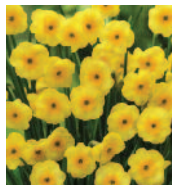

MINIATURE NARCISSI COLLECTION

Minnow, Yellow Sailboat, Sailboat & Sun Disc.

10 of each variety (All individually labelled)

W300: 40 bulbs for £12.45

Minnow

Yellow Sailboat

Sailboat

Sun Disc