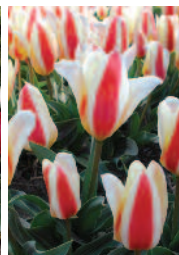

Garden Tulips

New

Large double blooms in copper tones.
FT: April/May. FH: 35cm **W217: 10 for £5.95**

White with soft pink blush. Ideal cut flower.
FT: April. FH: 50cm **W226: 10 for £4.95**

Ivory with red and green flames.
FT: May. FH: 45cm
W224: 5 for £5.50

Scarlet blooms with dark striped foliage.
FT: April/May. FH: 30cm
W235: 10 for £3.85

Strong pink blooms.
FT: April/May. FH: 45cm
W213: 10 for £5.75

DWARF TULIP COLLECTION

FT: March/May. FH: 20cm
Johann Strauss, Scarlet Baby,
Albion Star & The First.

10 of each variety (All individually labelled)
W222: 40 bulbs for £13.95

The First