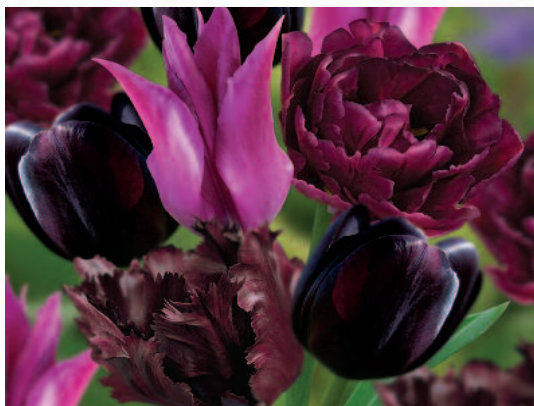

Special Collections

TULIP DARK FLOWERING COLLECTION

5 of each variety: Black Parrot, Purple Dream, Ronaldo & Showcase. FT: May. FH: 30-55cm W284: **20 for £8.95**